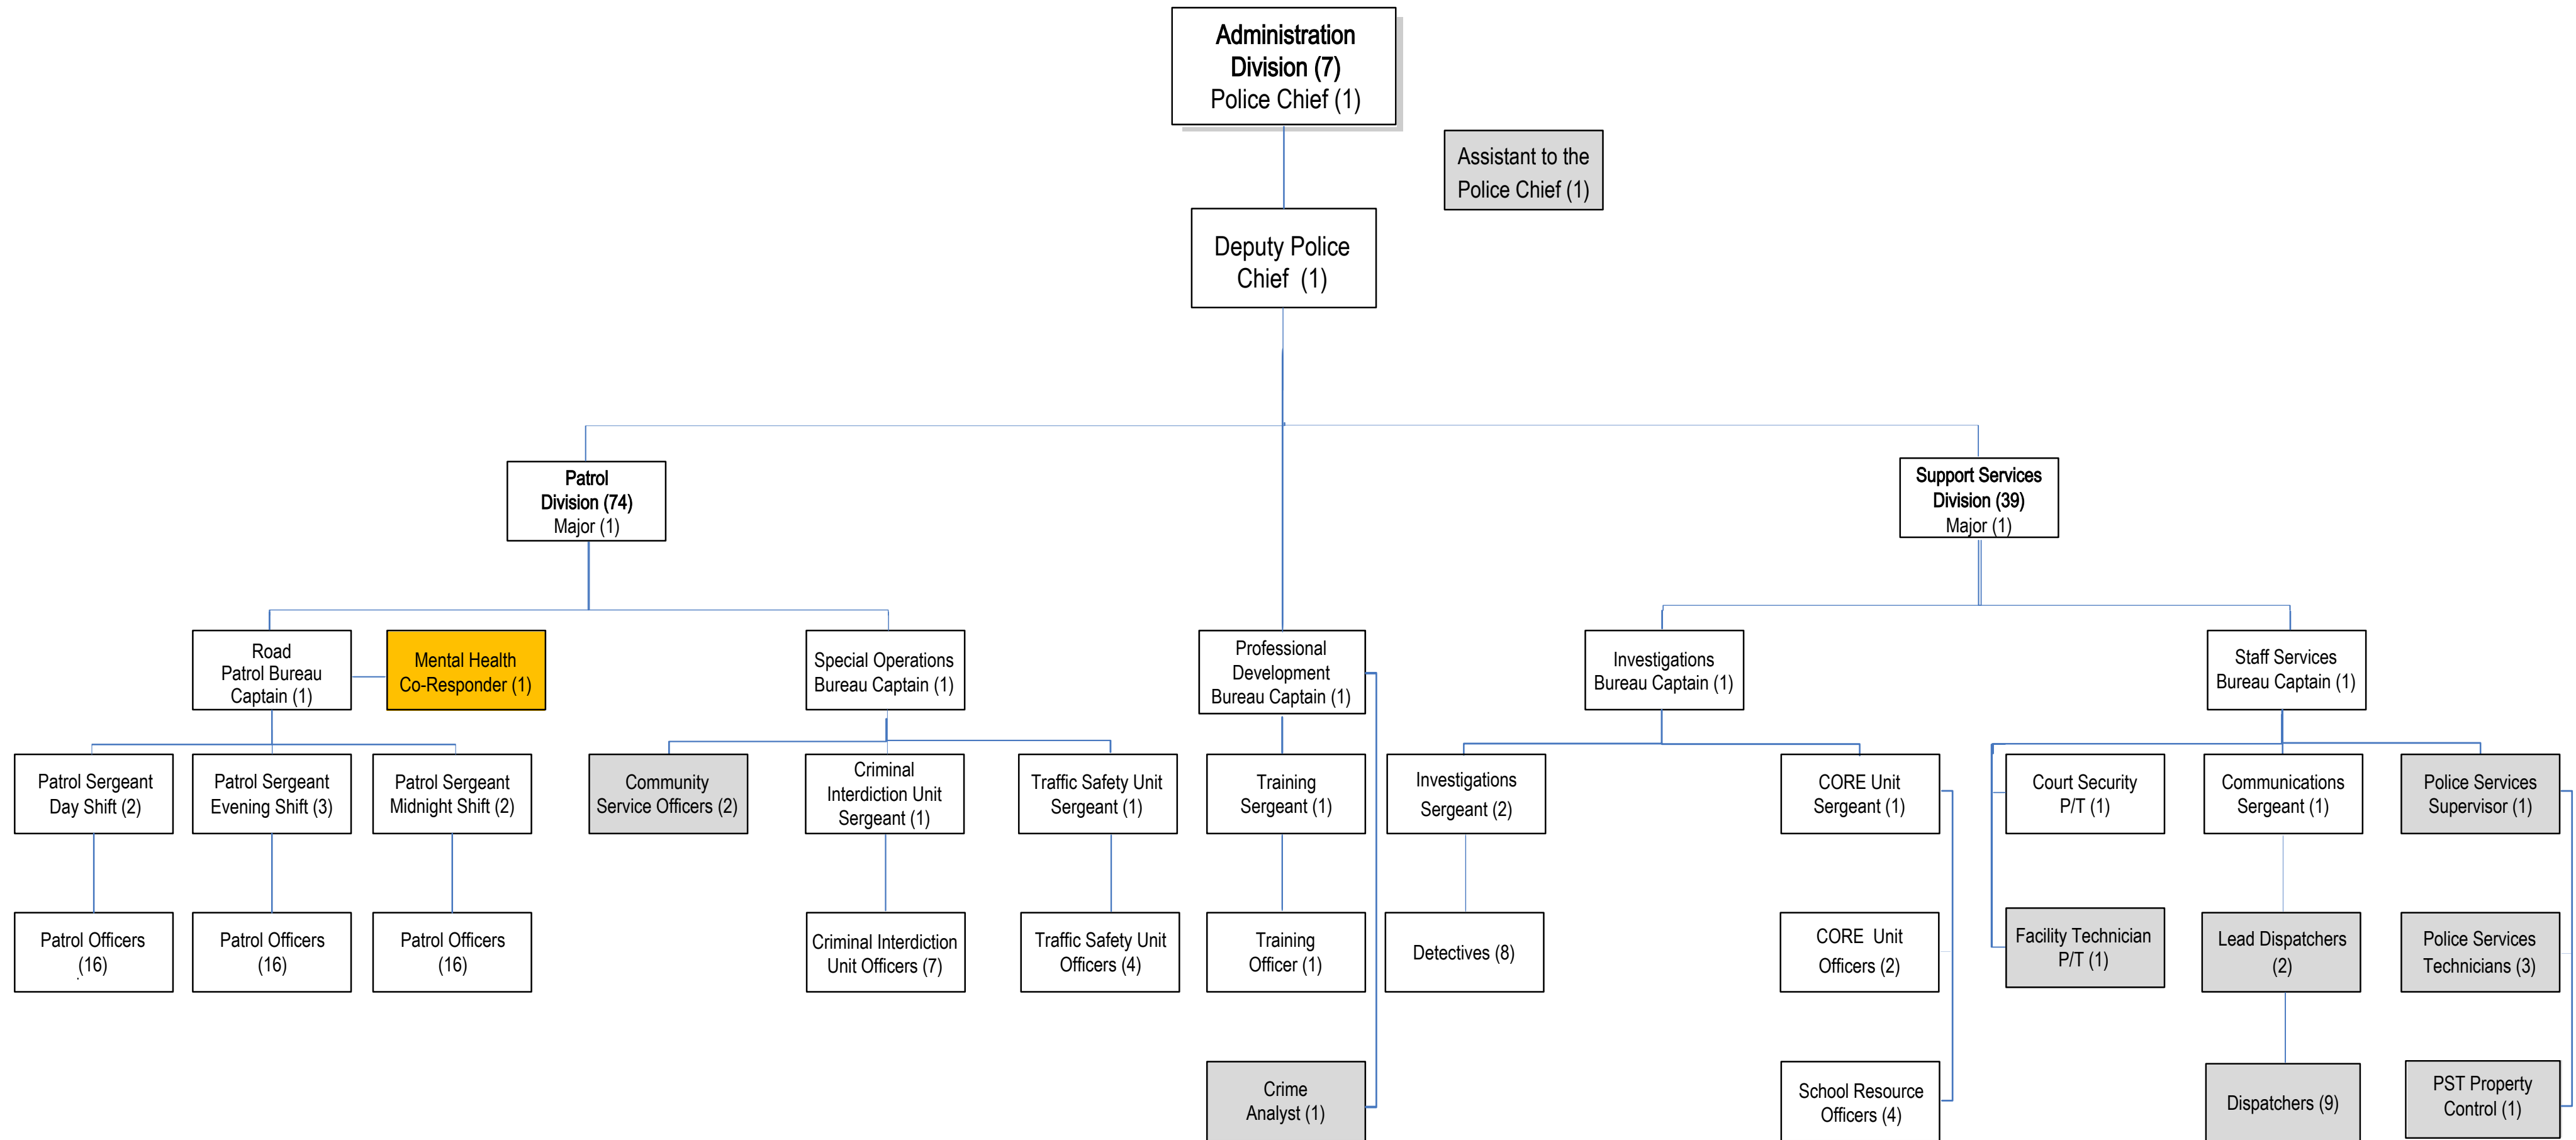

Shawnee Police Department Organizational Chart

Contracted Position
 Civilian Positions

Department Structure

The Police Department is an internal department that reports to the City Manager. It is made up of three divisions: Administration, Patrol, and Support Services.