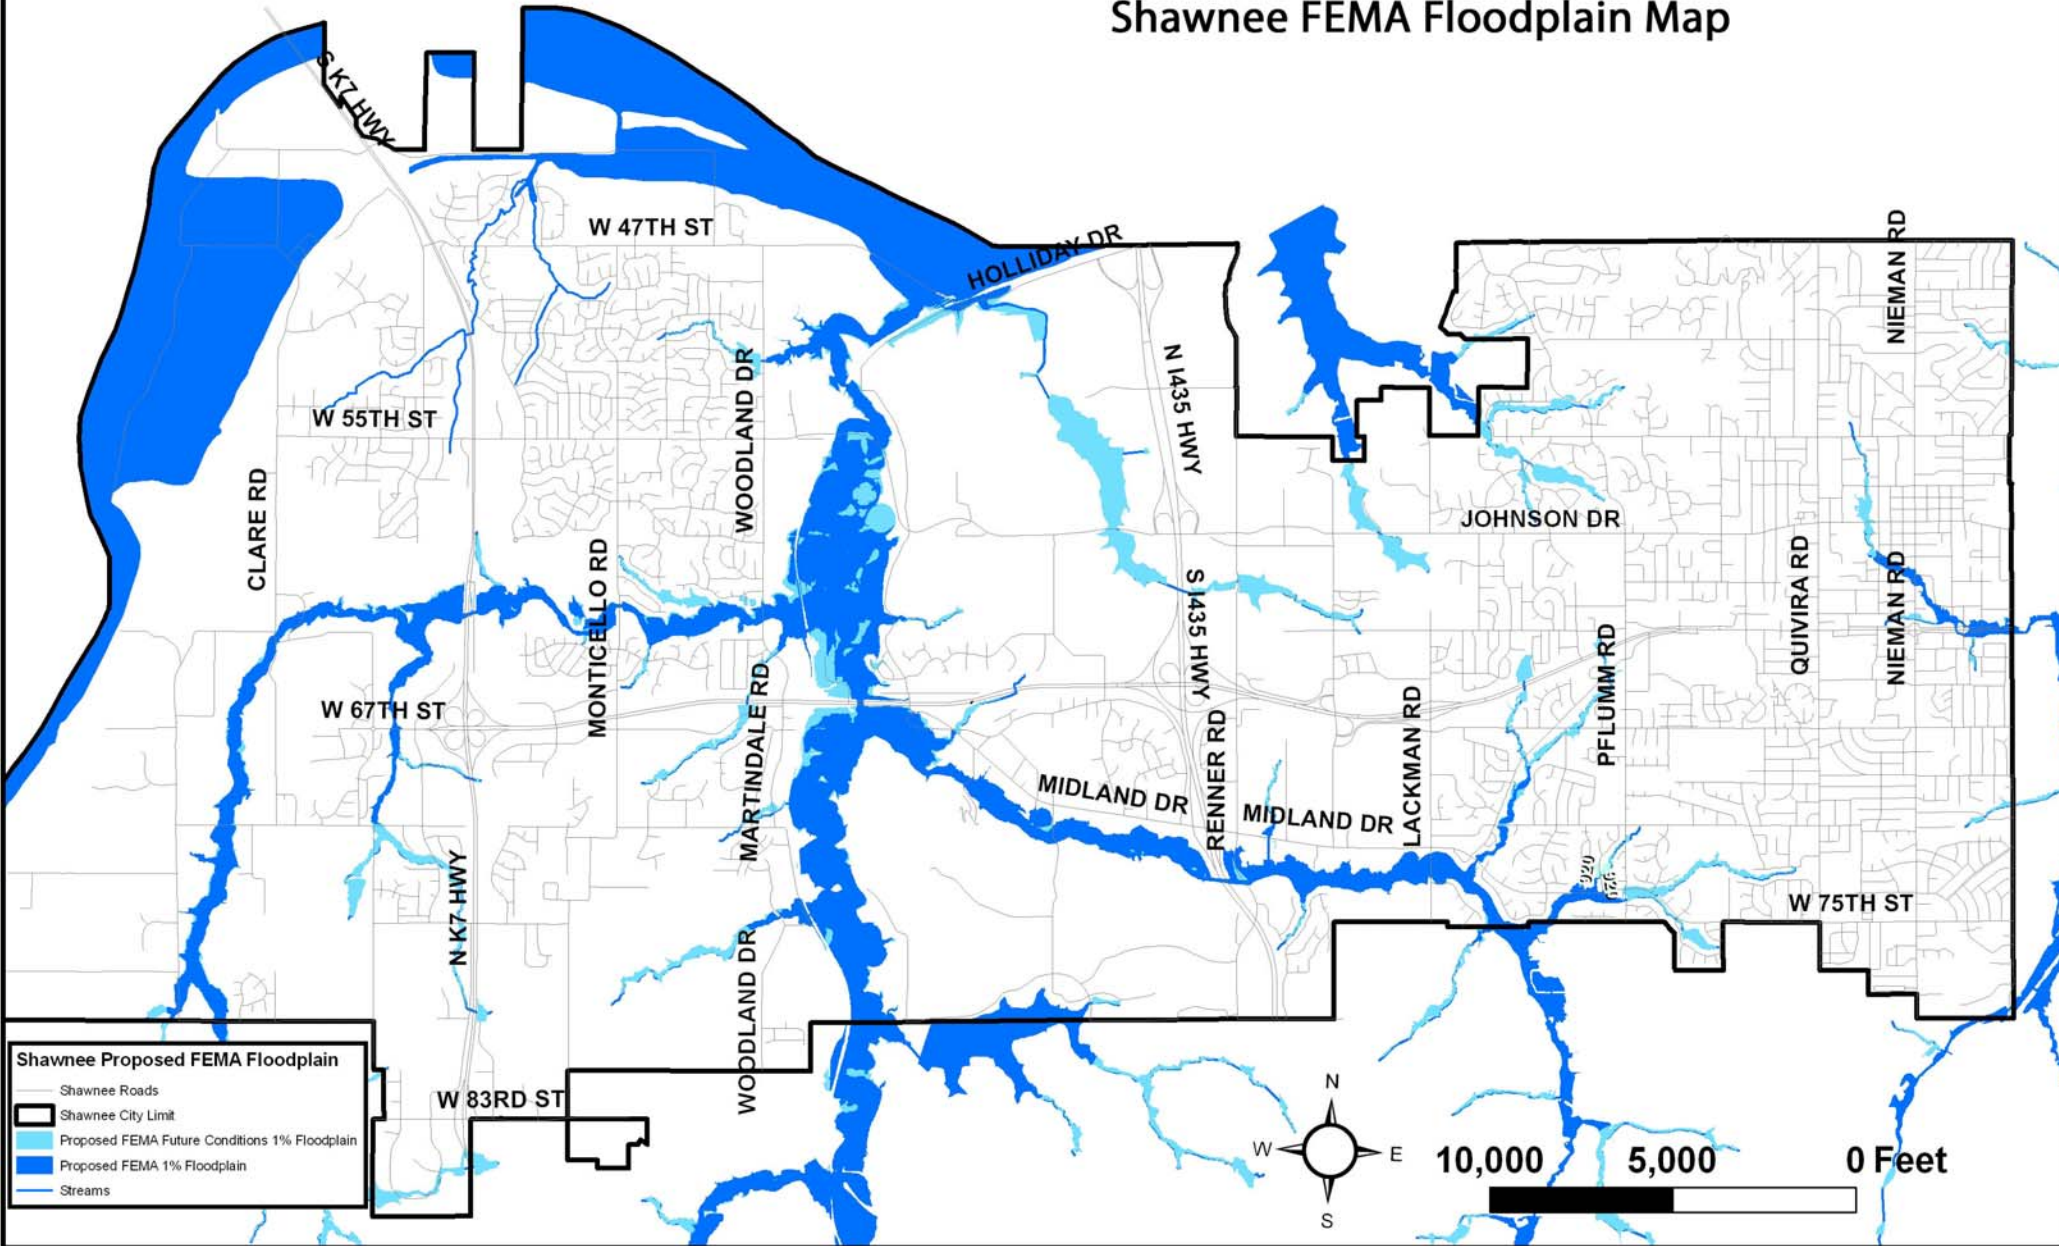

Shawnee FEMA Floodplain Map

Shawnee Proposed FEMA Floodplain

- Shawnee Roads
- Shawnee City Limit
- Proposed FEMA Future Conditions 1% Floodplain
- Proposed FEMA 1% Floodplain
- Streams

N
W E S

10,000 5,000 0 Feet